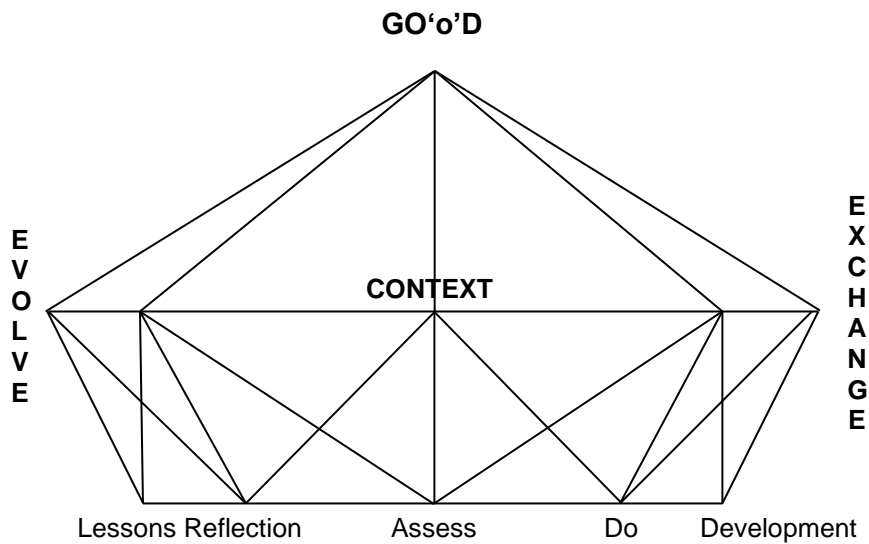

SIDE VIEW

ADVANCED CUT, CREATED 19 APRIL 2002, EVOLVED FEBRUARY 2021

www.diamond-cornerstone.com

CHRISTO BECKER